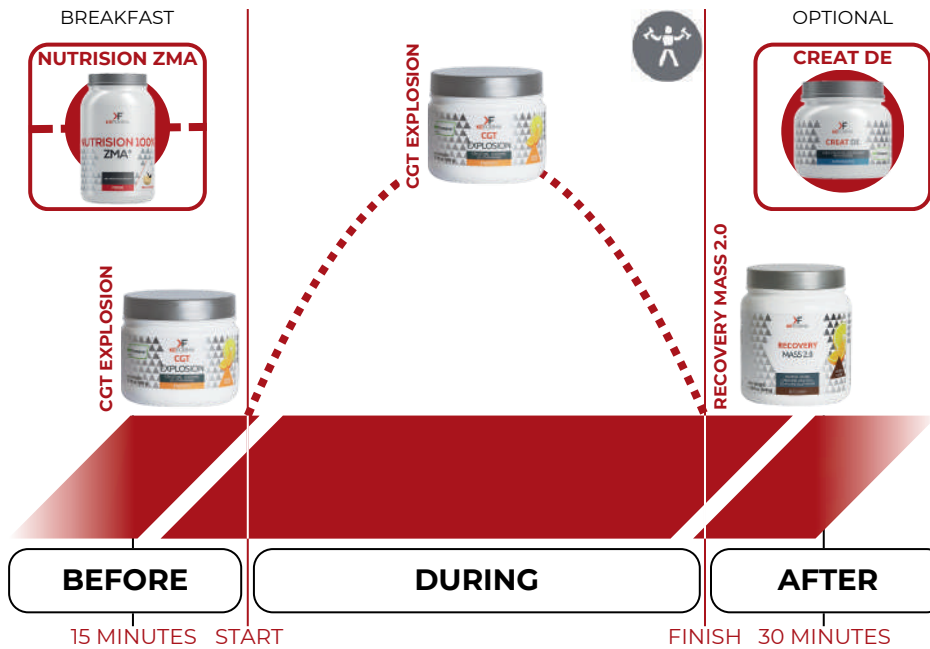

RECOVERY MASS 2.0 RECOVERY

POST-WORKOUT RECOVERY
BCAA
OPTIPEP PROTEIN
CREATINE

FOLLOW US ON:

WWW.KEFORMA-AMERICA.COM

FUNCTIONAL

BODY MASS

DEFINITION

MAINTENANCE