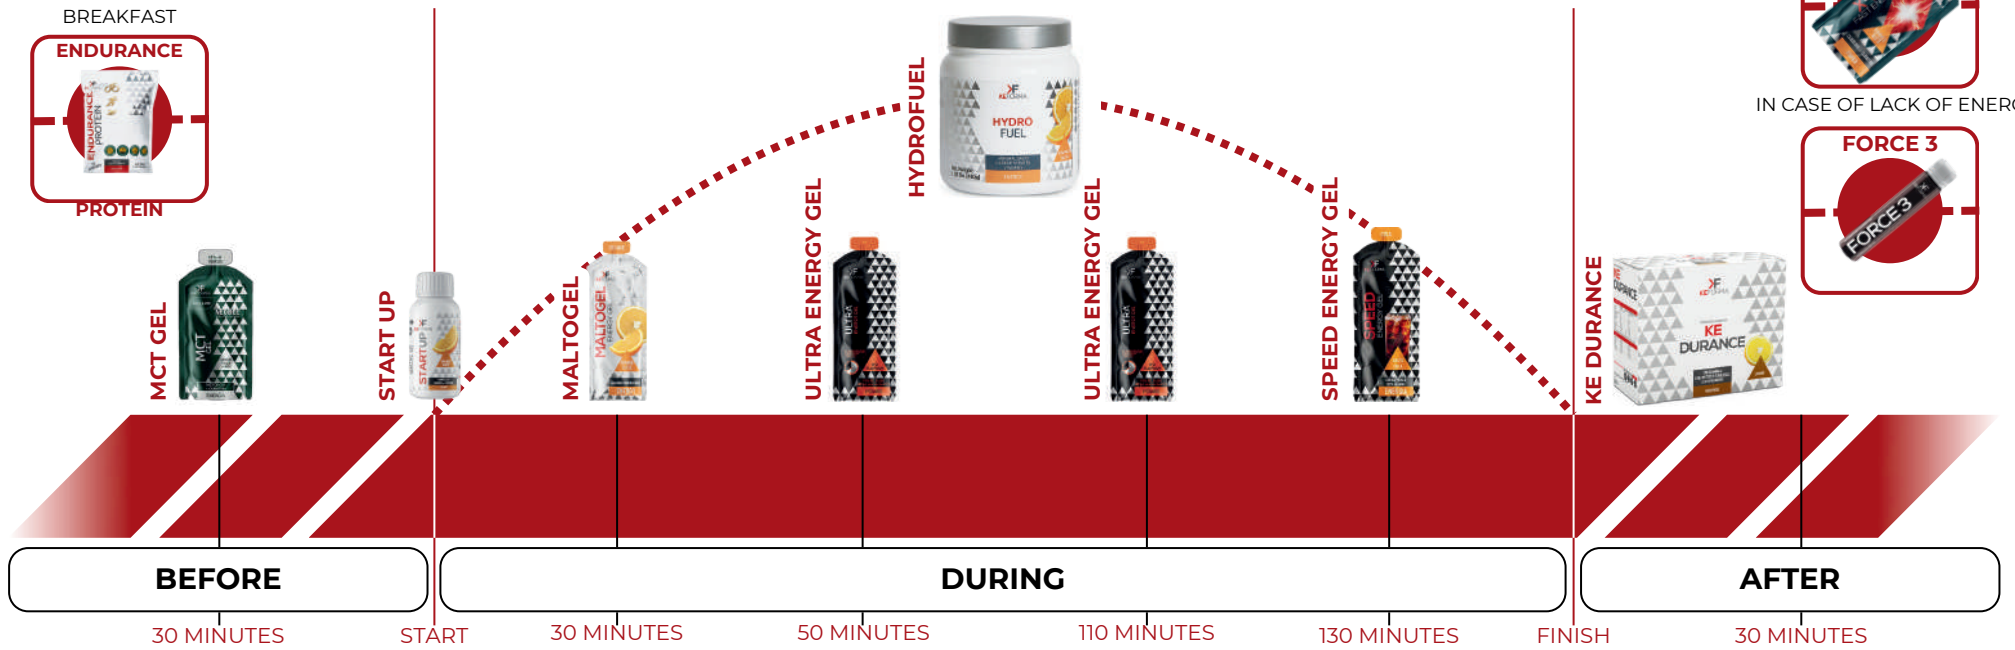

CYCLING

FOLLOW US ON:

WWW.KEFORMA-AMERICA.COM

LONG DISTANCE

TRAINING

ENDURANCE PROTEIN MUSCLE GROWTH AND MAINTENANCE

WHEY PROTEIN CONCENTRATE WITH LIPOFER®
 FORTIFYEAST™ PLUS B GROUP VITAMINS
 ACETYL L-CARNITINE
 500MG BETAINE