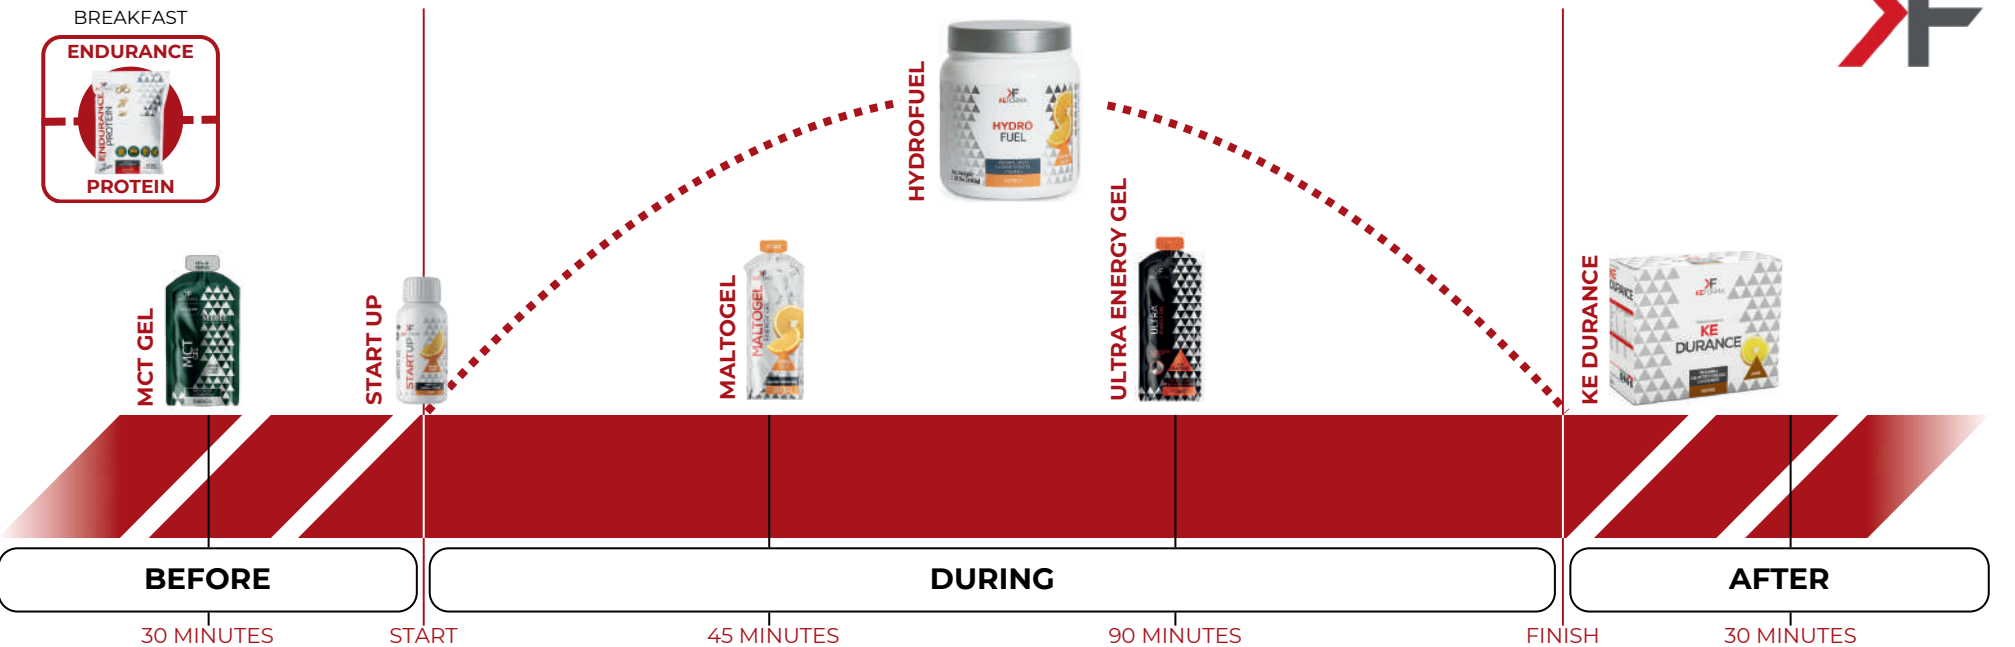

CYCLING

FOLLOW US ON:

WWW.KEFORMA-AMERICA.COM

LONG DISTANCE

TRAINING

ENDURANCE PROTEIN MUSCLE GROWTH AND MAINTENANCE

WHEY PROTEIN CONCENTRATE WITH LIPOFER®
 FORTIFYEAST™ PLUS B GROUP VITAMINS
 ACETYL L-CARNITINE
 500MG BETAINE