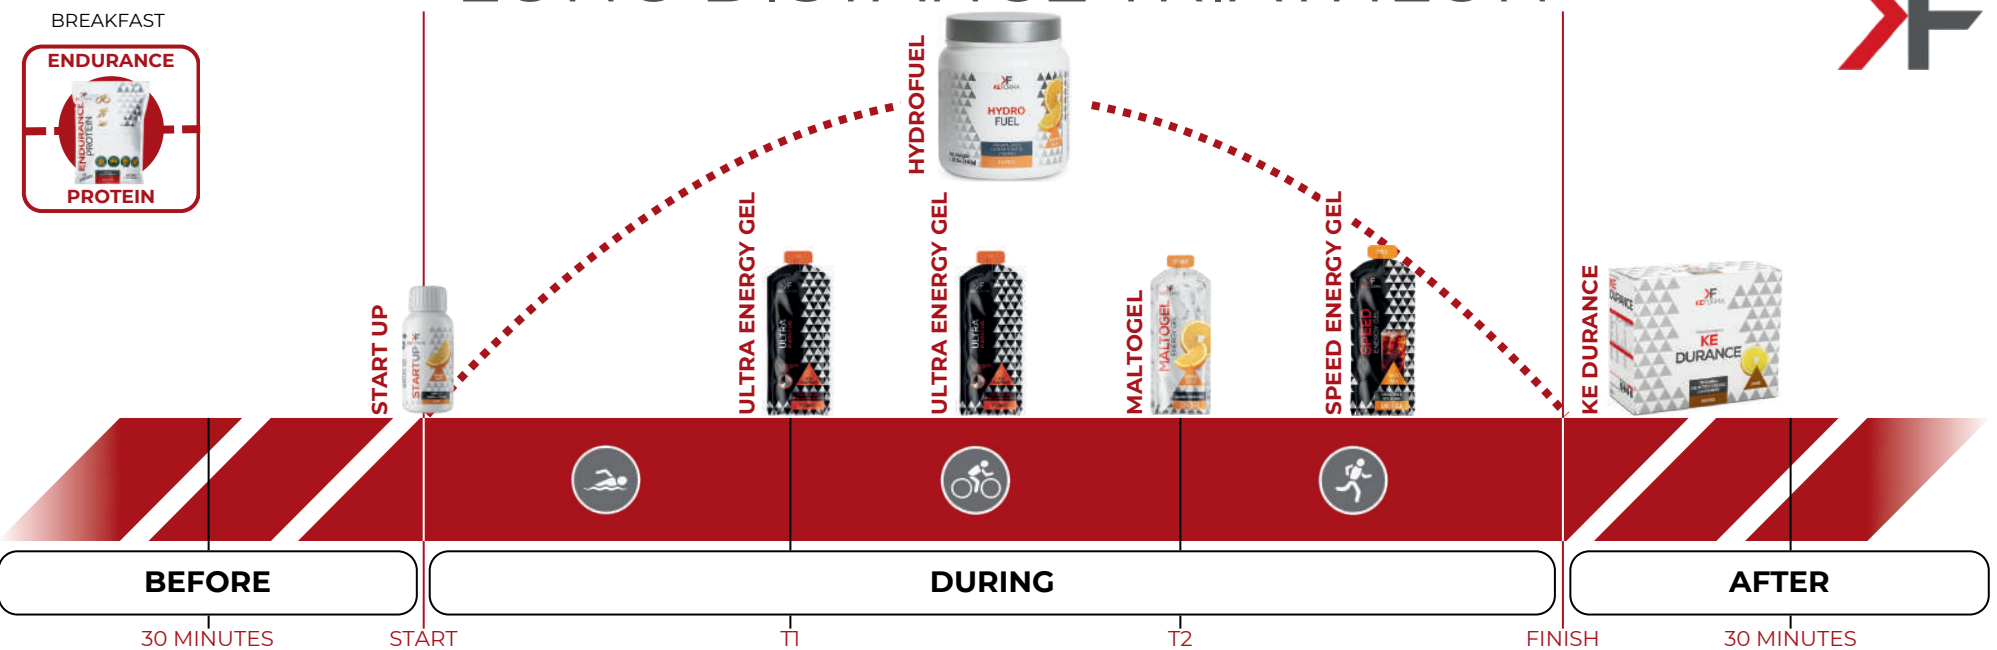

FOLLOW US ON:

WWW.KEFORMA-AMERICA.COM

OLYMPIC TRIATHLON

LONG DISTANCE TRIATHLON

HYDROGOLD 90 MUSCLE GROWTH AND MAINTENANCE

HYDROLYZED WHEY PROTEIN 100% OPTIPEP®
 LESS THAN 0.2% LACTOSE
 NO SUGAR
 90% PROTEIN PER SCOOP