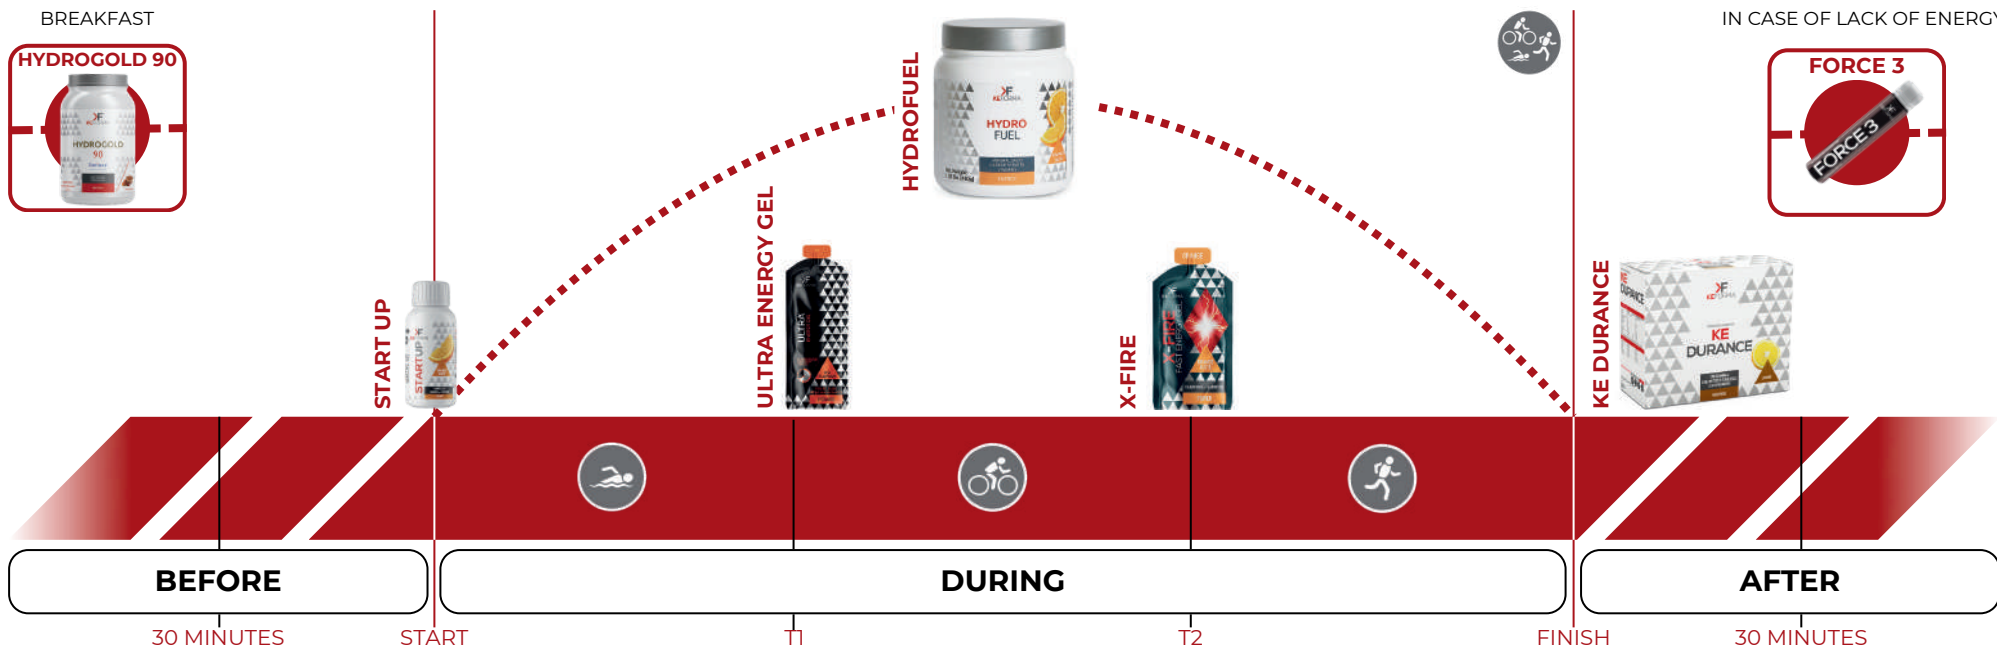

OLYMPIC TRIATHLON