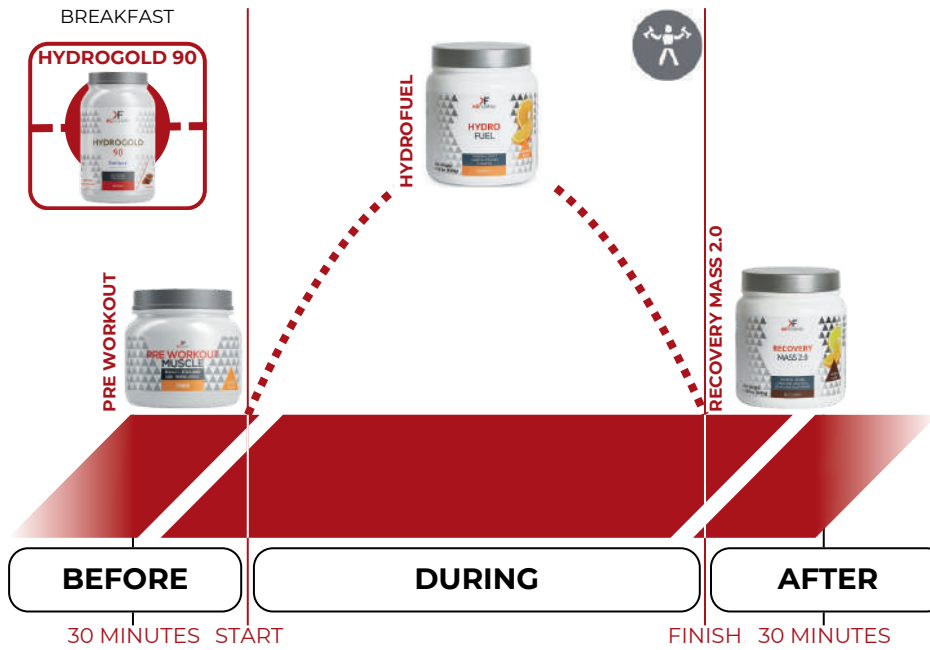

RECOVERY MASS 2.0 RECOVERY

POST-WORKOUT RECOVERY
BCAA
OPTIPEP PROTEIN
CREATINE

FOLLOW US ON:

WWW.KEFORMA-AMERICA.COM

FUNCTIONAL

BODY MASS

DEFINITION

MAINTENANCE