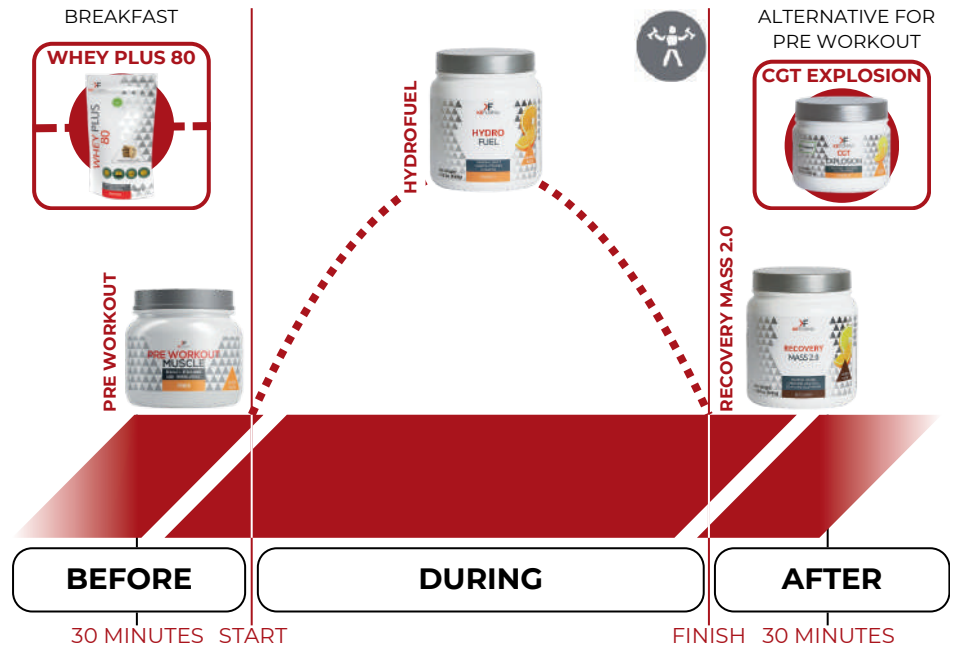

RECOVERY MASS 2.0 RECOVERY

POST-WORKOUT RECOVERY
BCAA
OPTIPEP PROTEIN
CREATINE

FOLLOW US ON:

WWW.KEFORMA-AMERICA.COM

FUNCTIONAL

BODY MASS

DEFINITION

MAINTENANCE